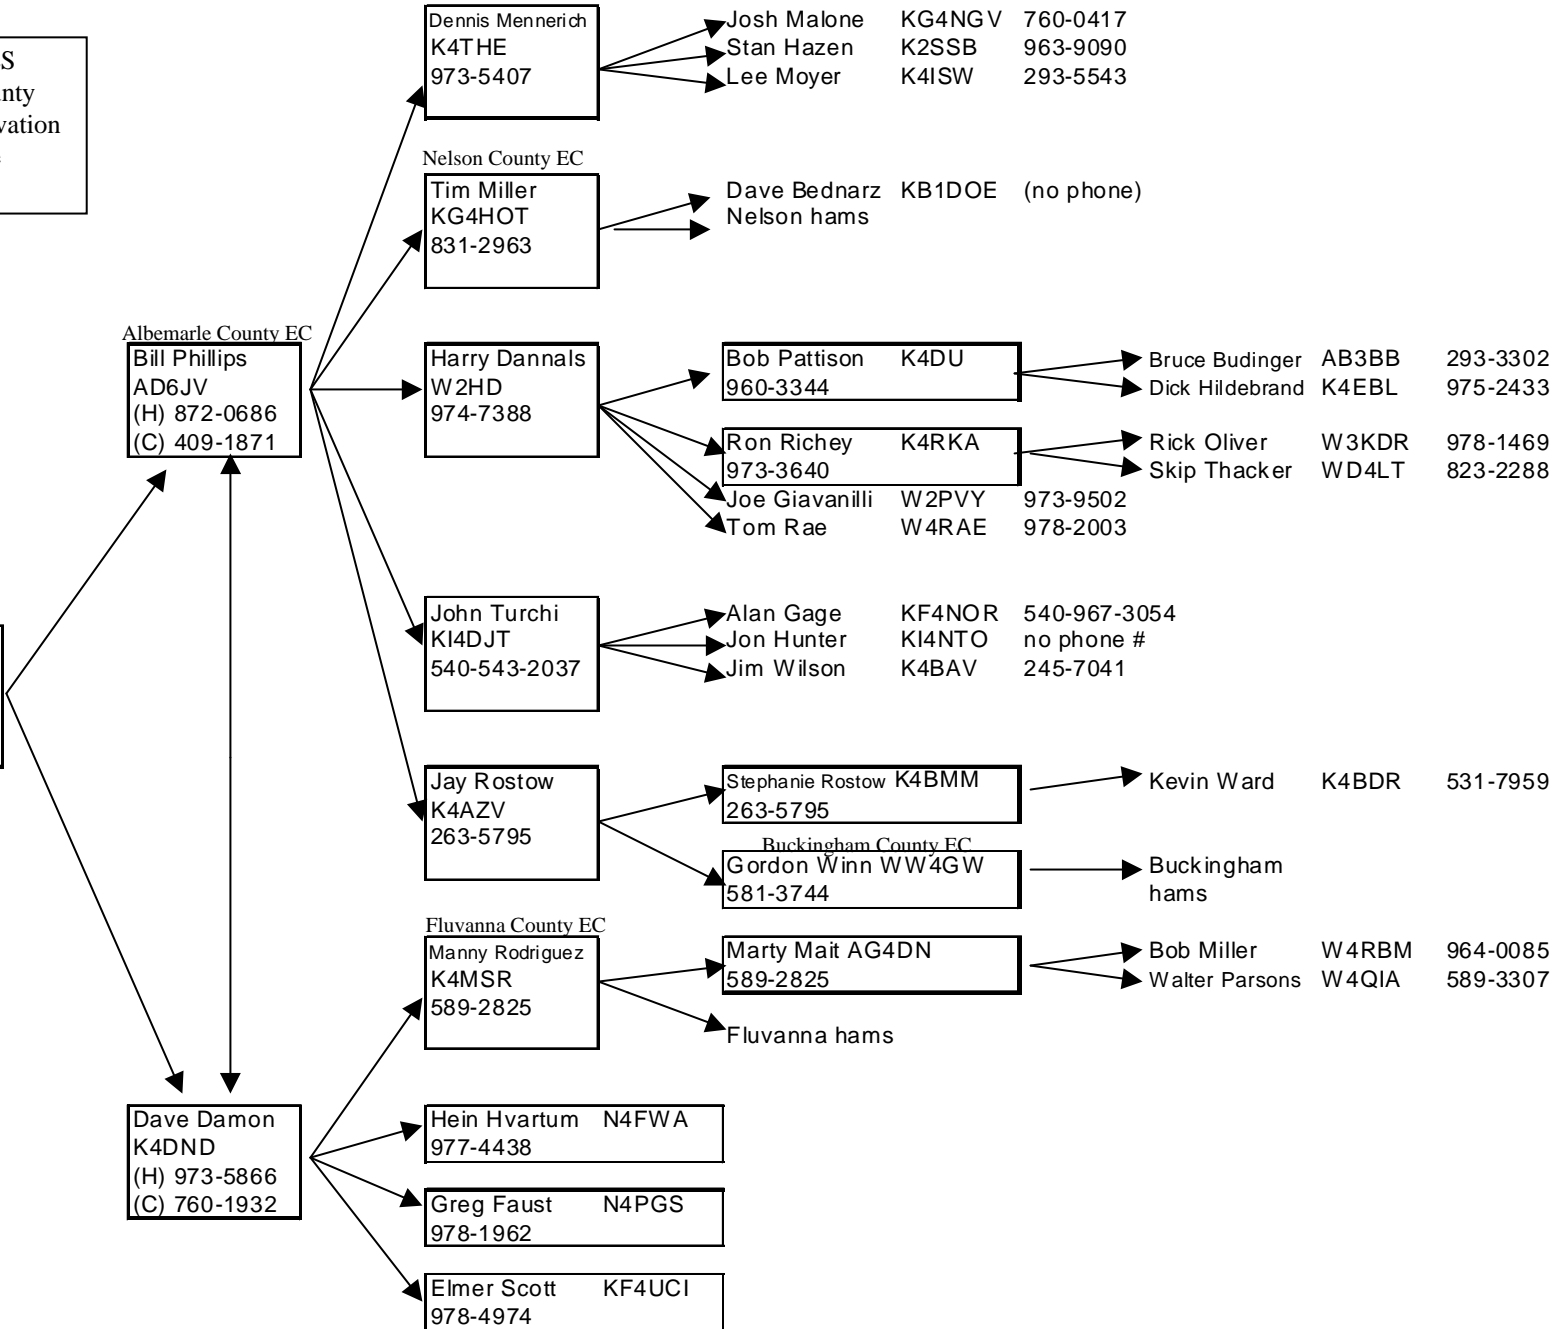

AARC-ARES
Albemarle County
Emergency Activation
Phone Tree
July 2006

Marge Thomas
Emergency
Management
Coordinator
971 1263

Albemarle County EC
Bill Phillips
AD6JV
(H) 872-0686
(C) 409-1871

Dave Damon
K4DND
(H) 973-5866
(C) 760-1932

Dennis Mennerich
K4THE
973-5407

Josh Malone KG4NGV 760-0417
Stan Hazen K2SSB 963-9090
Lee Moyer K4ISW 293-5543

Nelson County EC
Tim Miller
KG4HOT
831-2963

Dave Bednarz KB1DOE (no phone)
Nelson hams

Harry Dannals
W2HD
974-7388

Bob Pattison K4DU
960-3344

Bruce Budinger AB3BB 293-3302
Dick Hildebrand K4EBL 975-2433

Ron Richey K4RKA
973-3640

Rick Oliver W3KDR 978-1469
Skip Thacker WD4LT 823-2288

Joe Giavanilli W2PVY 973-9502
Tom Rae W4RAE 978-2003

John Turchi
KI4DJT
540-543-2037

Alan Gage KF4NOR 540-967-3054
Jon Hunter KI4NTO no phone #
Jim Wilson K4BAV 245-7041

Jay Rostow
K4AZV
263-5795

Stephanie Rostow K4BMM
263-5795

Kevin Ward K4BDR 531-7959

Buckingham County EC
Gordon Winn WW4GW
581-3744

Buckingham
hams

Fluvanna County EC
Manny Rodriguez
K4MSR
589-2825

Marty Mait AG4DN
589-2825

Bob Miller W4RBM 964-0085
Walter Parsons W4QIA 589-3307

Fluvanna hams

Hein Hvartum N4FWA
977-4438

Greg Faust N4PGS
978-1962

Elmer Scott KF4UCI
978-4974