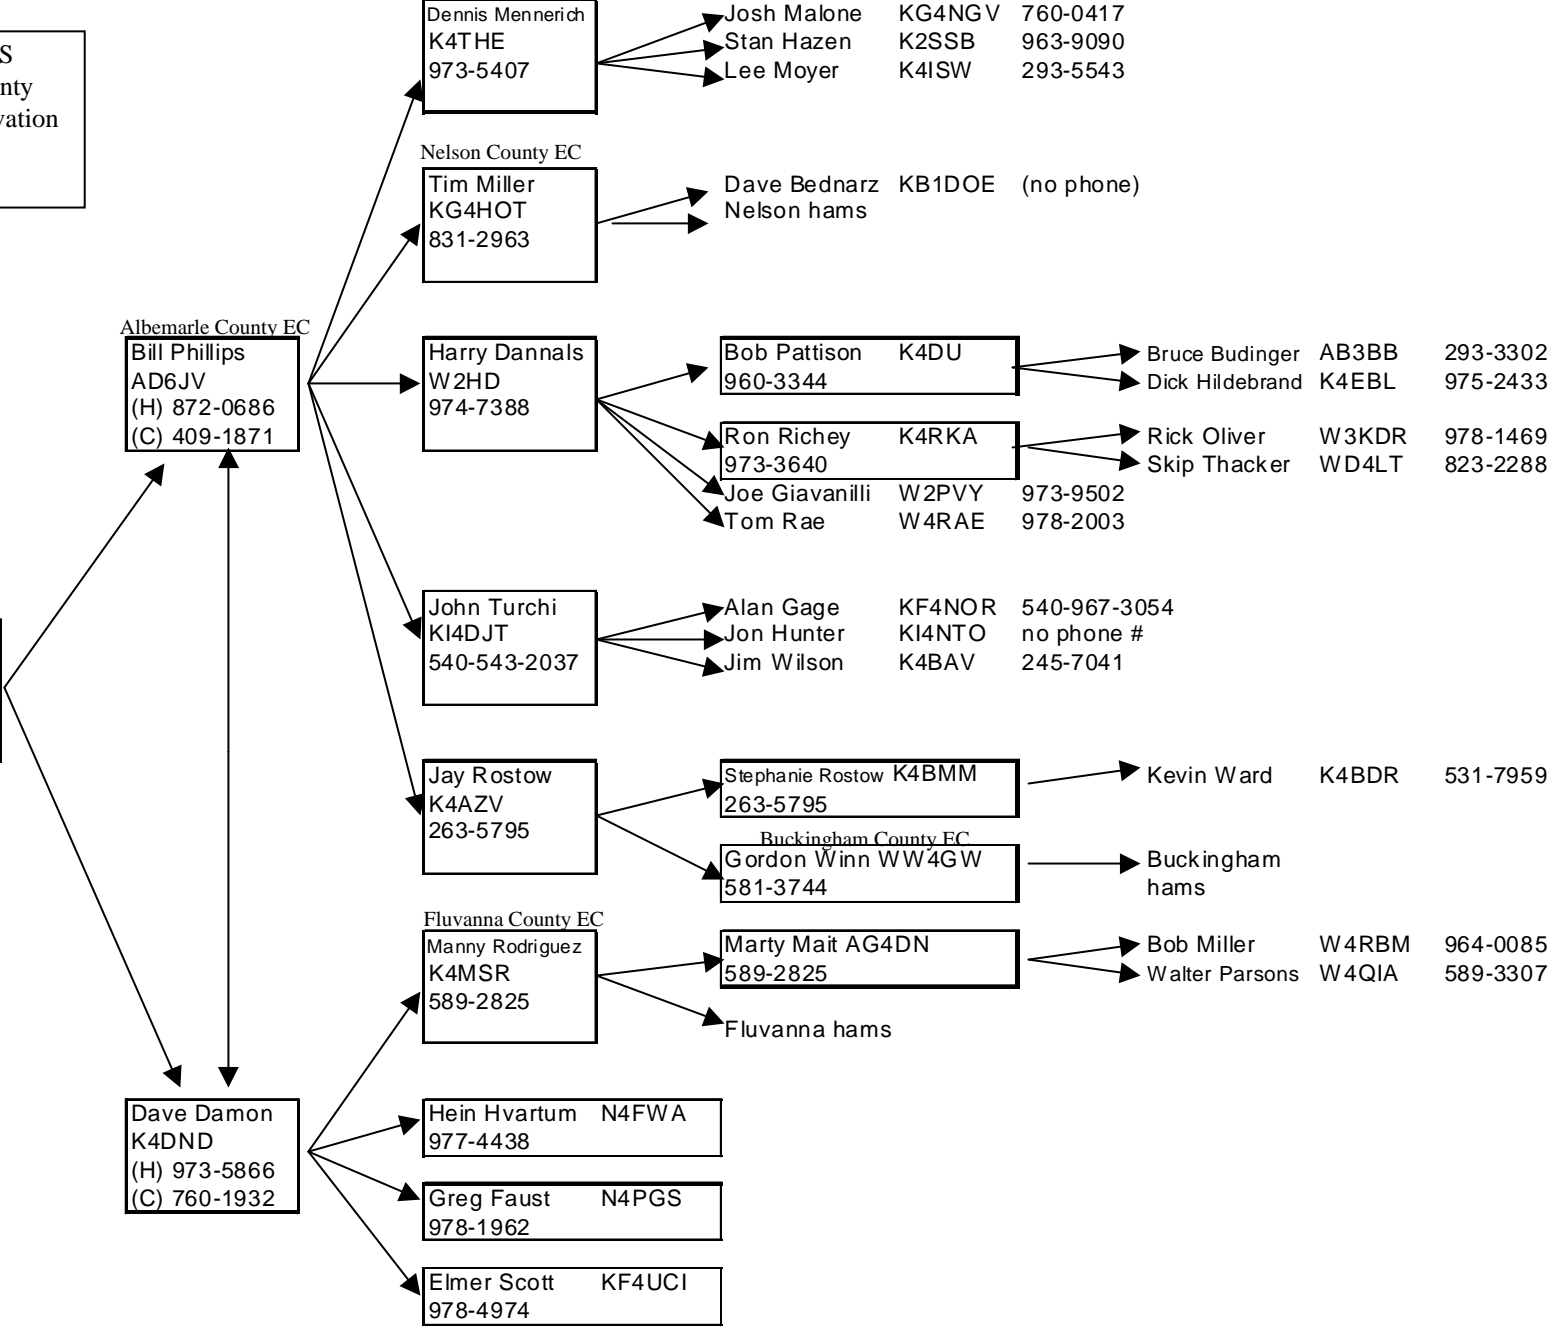

AARC-ARES
Albemarle County
Emergency Activation
Phone Tree
July 2006

Marge Thomas
Emergency
Management
Coordinator
971 1263

Albemarle County EC
Bill Phillips
AD6JV
(H) 872-0686
(C) 409-1871

Dave Damon
K4DND
(H) 973-5866
(C) 760-1932

Dennis Mennerich
K4THE
973-5407

Josh Malone KG4NGV 760-0417
Stan Hazen K2SSB 963-9090
Lee Moyer K4ISW 293-5543

Nelson County EC
Tim Miller
KG4HOT
831-2963

Dave Bednarz KB1DOE (no phone)
Nelson hams

Harry Dannals
W2HD
974-7388

Bob Pattison K4DU
960-3344

Bruce Budinger AB3BB 293-3302
Dick Hildebrand K4EBL 975-2433

Ron Richey K4RKA
973-3640

Rick Oliver W3KDR 978-1469
Skip Thacker WD4LT 823-2288

Joe Giavanilli W2PVY 973-9502
Tom Rae W4RAE 978-2003

John Turchi
KI4DJT
540-543-2037

Alan Gage KF4NOR 540-967-3054
Jon Hunter KI4NTO no phone #
Jim Wilson K4BAV 245-7041

Jay Rostow
K4AZV
263-5795

Stephanie Rostow K4BMM
263-5795

Kevin Ward K4BDR 531-7959

Buckingham County EC
Gordon Winn WW4GW
581-3744

Buckingham hams

Fluvanna County EC
Manny Rodriguez
K4MSR
589-2825

Marty Mait AG4DN
589-2825

Bob Miller W4RBM 964-0085
Walter Parsons W4QIA 589-3307

Fluvanna hams

Hein Hvartum N4FWA
977-4438

Greg Faust N4PGS
978-1962

Elmer Scott KF4UCI
978-4974